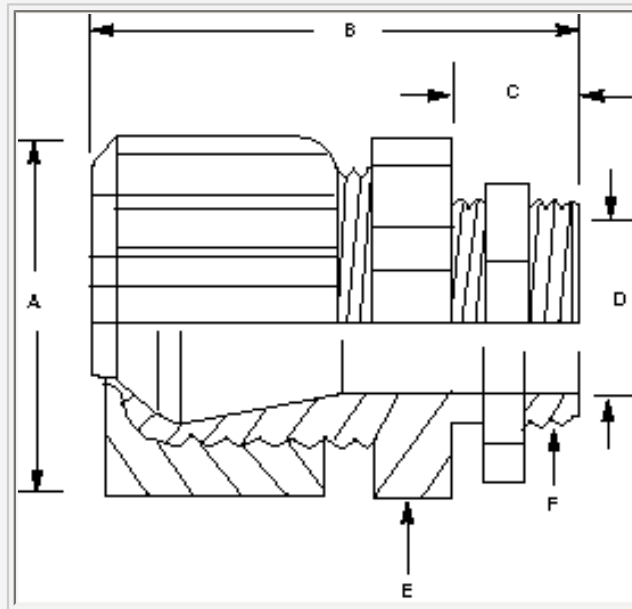

HJ1002BPK25 -- Cord Connectors

Hubbell Juniors are a miniature liquidtight version of the full-sized Hubbell cord connectors. They feature the same GOTCHA® ring technology and neoprene bushings.

| Product Specifications | |
|--|---|
| Product Type | Cord Connectors |
| Material/Style | Nylon Miniature |
| Cord Diameter Range | .14"-.20" (3.4-5.1) |
| Cord Connector Body Style | Straight Male |
| HUB Size | 1/4" |
| Color |  Black |
| Effective Operating Temperature | -30°F to +225°F (-34°C to +107°C) |
| Recommended Knockout Hole Size | .53"-.54" (13.4-13.6) |
| Flammability | Hubbell nylon cord connectors have a UL 94-V2 rating. |
| Dimension A | .65" (16.5) Dia. |
| Dimension B | 1.30" (33.0) Ref. |
| Dimension C | .40" (10.2) |
| Dimension D | .29" (7.4) Throat Dia. |
| Dimension E A/C | .65" (16.5) |

| | |
|------------------------|---|
| Dimension E A/F | .60" (15.2) |
| Certifications | UL Listed, CSA Certified |
| Packaging | Bulk 25 |
| M Drawings | Click here for M-Drawing |
| Catalog Page | Click here for catalog page T86 |
| Catalog Section | Click here for Section-T |
| UPC Number | 78358502289 |
| Weight in LBs | 0.3 |